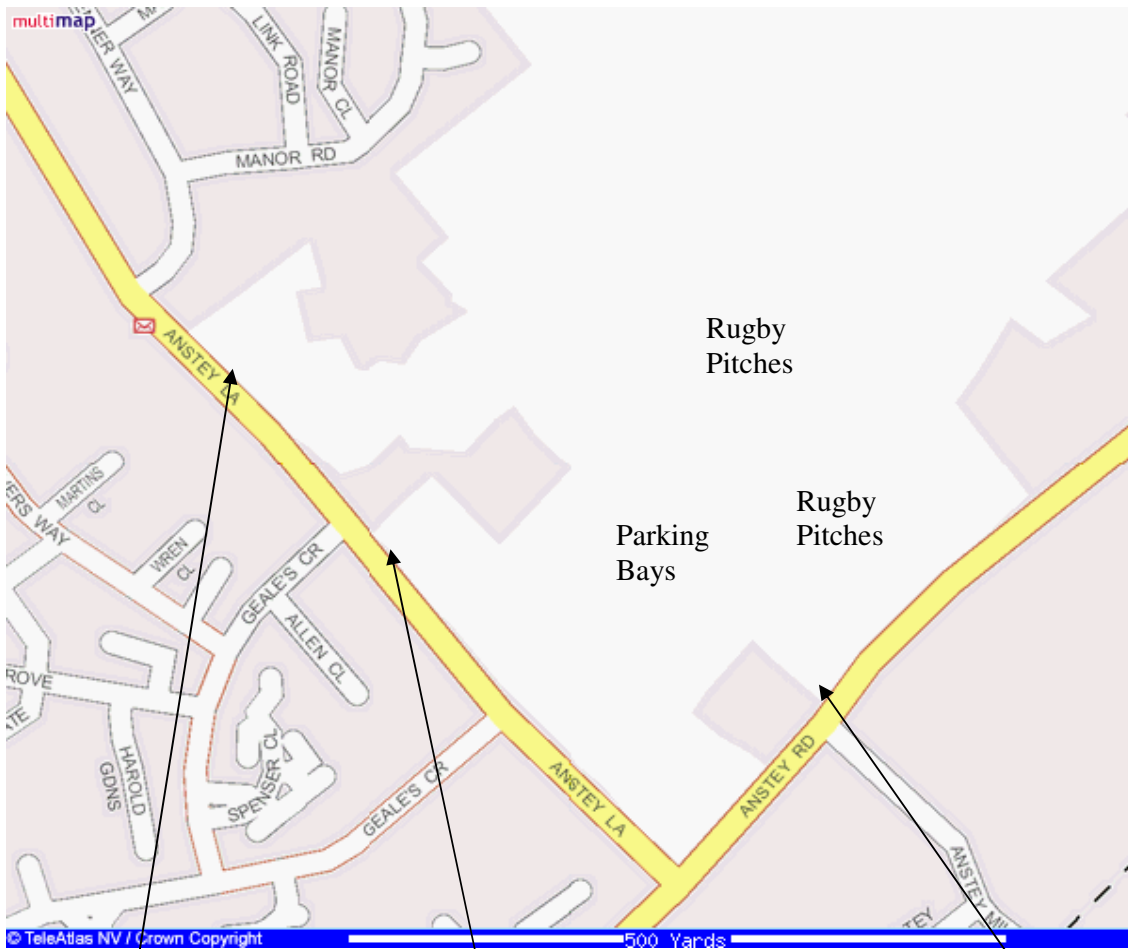

ALTON RFC MATCH DAY CAR PARKING

Convent School Car Park Entrance

Anstey Park Lane Entrance

Anstey Park Road Entrance

This page, including the map above is intended to assist club members and visitors to Alton RFC.

Limited parking is available within Anstey Park (GU34 2NB) and this is often insufficient for the needs of all Anstey Park users. Alton Convent School (GU34 2NG) have very kindly made their school car park available to Alton RFC and Alton FC to their club members and visitors during the particularly busy weekend periods. Please therefore make use of this facility when visiting Anstey Park.

Please note the Alton Convent School car park operates a one way traffic flow system and on entering the car park, vehicles should observe the signs for parking. Once parked, please walk out onto the Anstey Lane footpath and walk round into Anstey Park via the Anstey Lane entrance.

There is also additional car parking space available in Anstey Lane.

Please observe all parking signs and parking restrictions, both within Anstey Park, Alton Convent School and the surrounding roads.

Please also take great care when driving or walking in Anstey Park, Alton Convent School grounds and surrounding roads since there are often many pedestrians including young children and dogs present.